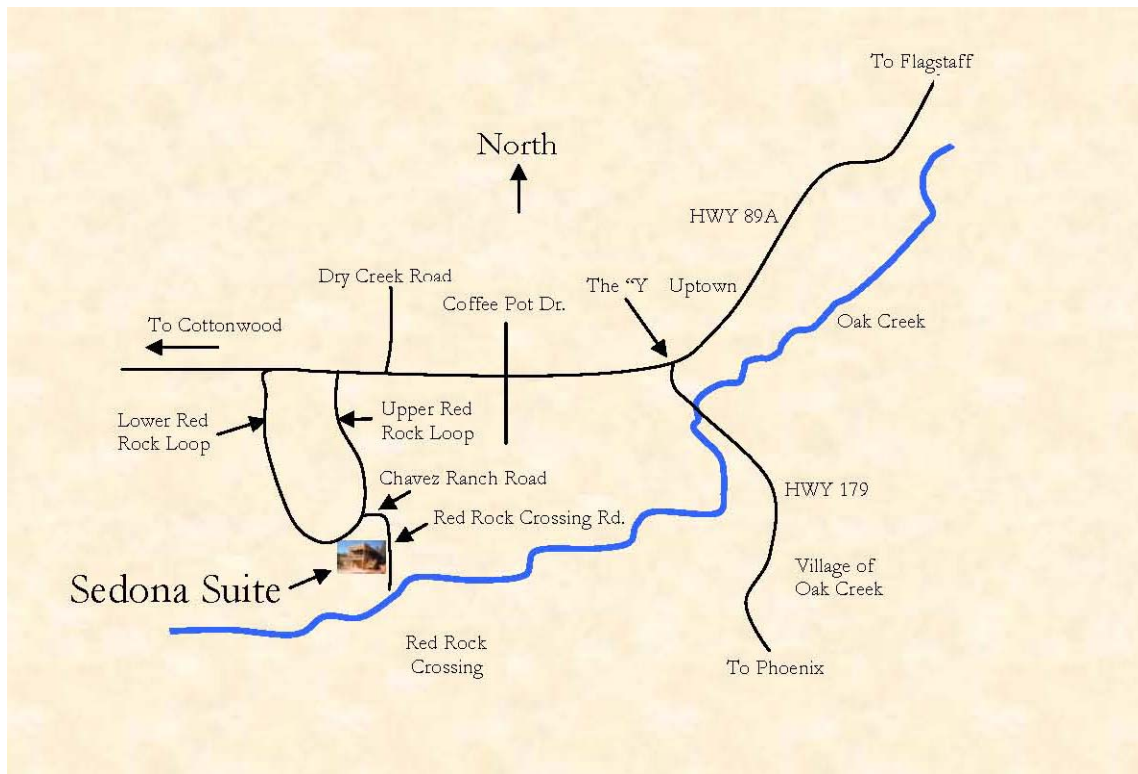

Sedona Suite

Driving Directions from Flagstaff, AZ

1. Take I-17 South out of Flagstaff or off I-40 toward Phoenix.
2. Go about 4 miles and take the off ramp for 89A south toward Sedona. Make a right and a quick left onto 89A south.
3. Go about 25 miles on 89A South into Sedona and go through uptown – lots of tourist shops.
4. Stay on 89A as it turns right and go through West Sedona on 89A toward Cottonwood—about 6 miles.
5. As you are climbing the hill and starting to leave Sedona, make a left at the light at Upper Red Rock Loop Road – the High school will be on the far left corner.
6. Take Upper Red Rock Loop Road down into the valley for 1.8 miles.
7. Turn left onto Chavez Ranch Road (first left you can make).
8. Follow Chavez Ranch Road for .4 miles.
9. Make a sharp right, staying on the pavement, onto Red Rock Crossing Road.
10. Our house is the third house on the right, a 2 story big brown adobe house with lots of rock work and boulders. 75 Red Rock Crossing Road.

Problems, call (928) 204-9231.

75 Red Rock Crossing Road, Sedona, AZ 86336
Tel: (928) 204-9231, Fax: (928) 204-9230, e-mail: info@sedonasuite.com